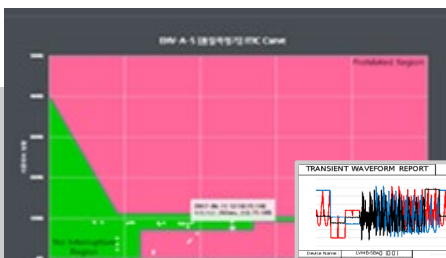

Energy Efficiency
& Commissioning
Support