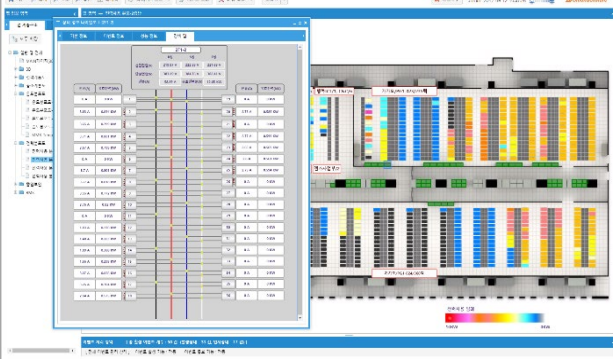

selected **MK119**

ONION Flexible

For customized engineering solutions

M&E
INFRASTRUCTURE
Monitoring & Control

Intuitive Dashboard
Operation Summaries

Power Monitoring :
Single Line Diagram Support

Comprehensive Sub-System Interface
oversight: from CCTV to existing BMS, from HMI to SCADA, from people to fires

Rack-level Cooling & Power Capacity management

Rack-Wise Power Usage Report (2014-05-17)

Reg # of Racks	Over Max. Capacity	Under Max. Capacity	Reserved
500000001	---	5014	27
500000002	---	5014	27
500000003	---	5014	28
500000004	---	5018	28
500000005	---	5018	28
500000006	---	5014	28
500000007	---	5018	28
500000008	---	5014	28
500000009	---	5018	28
500000010	---	5018	28
500000011	---	5014	28
500000012	---	5018	28
500000013	---	5018	28
500000014	---	5014	28
500000015	---	5018	28
500000016	---	5018	28
500000017	---	5014	28
500000018	---	5018	28
500000019	---	5018	28
500000020	---	5018	28