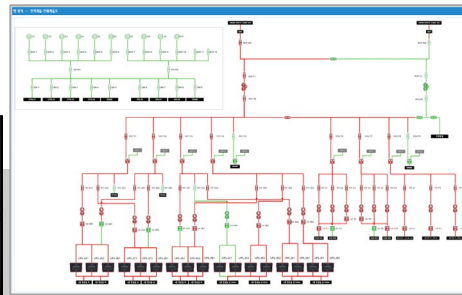

selected **MK119**

ONION Flexible

For customized engineering solutions

M&E
INFRASTRUCTURE
Monitoring & Control

Intuitive Dashboard
Operation Summaries

Power Monitoring :
Single Line Diagram Support

Comprehensive Sub-System Interface
oversight: from CCTV to existing BMS, from HMI to SCADA, from people to fires

Rack-level Cooling & Power Capacity management

Rack-Wise Power Usage Report (2014-05-17)

Reg # of Racks	Over Max. Capacity	Under Max. Capacity	Reserved
500000001	---	5014	27
500000002	---	5014	27
500000003	---	5014	28
500000004	---	5018	28
500000005	---	5018	28
500000006	---	5014	28
500000007	---	5018	28
500000008	---	5014	28
500000009	---	5018	28
500000010	---	5018	28
500000011	---	5014	28
500000012	---	5018	28
500000013	---	5018	28
500000014	---	5014	28
500000015	---	5018	28
500000016	---	5018	28
500000017	---	5014	28
500000018	---	5018	28
500000019	---	5018	28
500000020	---	5018	28