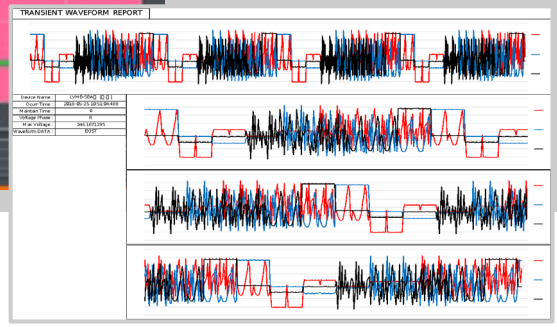

Data Center
BUSINESS
Support

Various Reports Generation
Billing and operation supports

Energy Efficiency
& Commissioning
Support

ITIC

Real time PUE

The MK119

Building Management System (M & E)

- M&E Monitoring & Control
- Single Line Diagram
- Chilled Water System
- DDC/PLC Interface