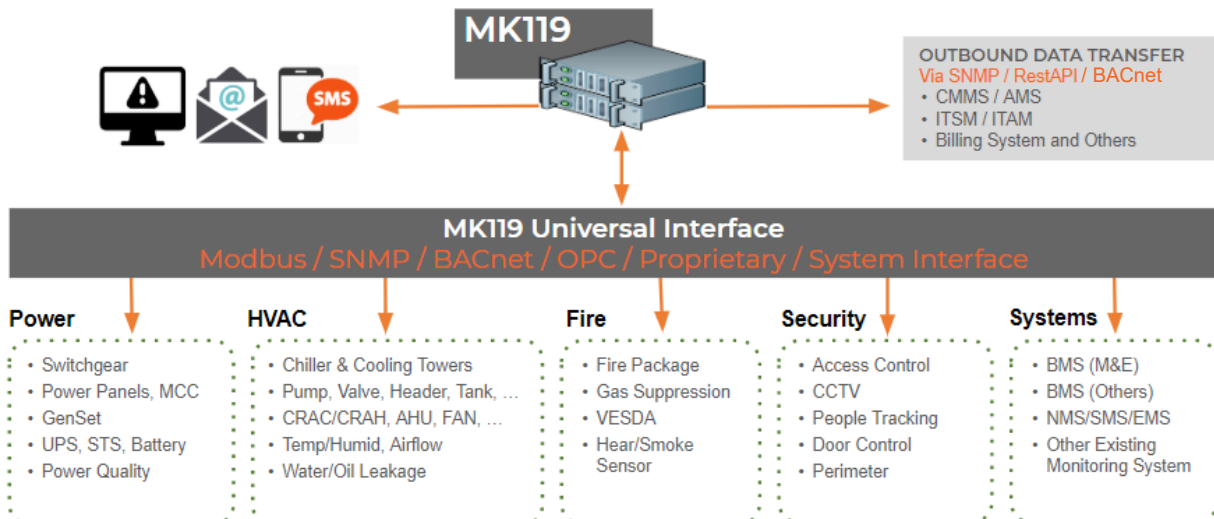

The **MK119** is unified software for BMS + EPMS + DCIM. Full BMS coverage for data center, no SPOFs, a patented Hyper Performance Algorithm (> 100TX / sec) and a **Universal Interface** for integration with your current & future equipment. **Whether your needs are simple or robust**, the MK119 is ready.

selected **MK119**

ONION Flexible

For customized engineering solutions

M&E
INFRASTRUCTURE
Monitoring & Control

Intuitive Dashboard
Operation Summaries

Power Monitoring :
Single Line Diagram Support

Comprehensive Sub-System Interface
oversight: from CCTV to existing BMS, from HMI to SCADA, from people to fires