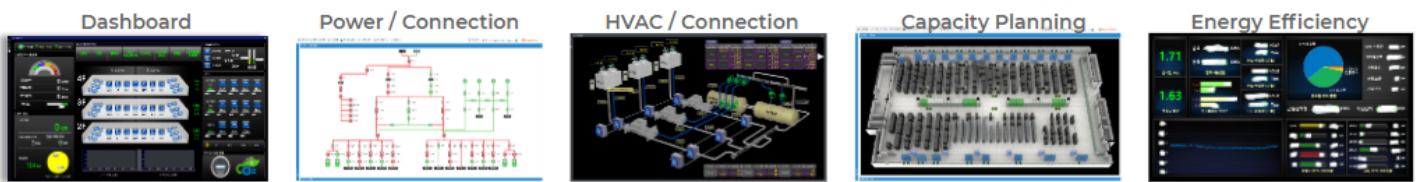

selected **MK119**

ONION Flexible

For customized engineering solutions

M&E
INFRASTRUCTURE
Monitoring & Control

Intuitive Dashboard
Operation Summaries

Power Monitoring :
Single Line Diagram Support

Comprehensive Sub-System Interface
oversight: from CCTV to existing BMS, from HMI to SCADA, from people to fires