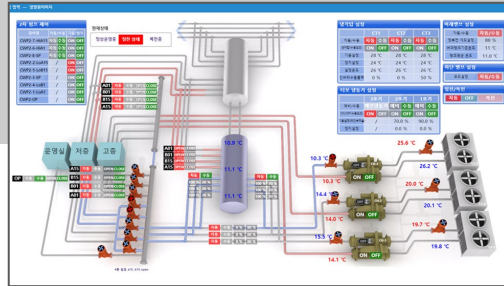

selected **MK119**

ONION Flexible

For customized engineering solutions

M&E
INFRASTRUCTURE
Monitoring & Control

Intuitive Dashboard
Operation Summaries

Power Monitoring :
Single Line Diagram Support

Comprehensive Sub-System Interface
oversight: from CCTV to existing BMS, from HMI to SCADA, from people to fires

Rack-level Cooling & Power Capacity management

Rack-Wise Power Usage Report (2014-05-17)

Reg # of Racks	Over Max. Capacity	Under Max. Capacity	Reserved
500000001	---	5014	27
500000002	---	5014	27
500000003	---	5014	28
500000004	---	5018	28
500000005	---	5018	28
500000006	---	5014	28
500000007	---	5018	28
500000008	---	5014	28
500000009	---	5018	28
500000010	---	5018	28
500000011	---	5014	28
500000012	---	5018	28
500000013	---	5018	28
500000014	---	5014	28
500000015	---	5018	28
500000016	---	5018	28
500000017	---	5014	28
500000018	---	5018	28
500000019	---	5018	28
500000020	---	5018	28

Data Center
BUSINESS
Support

Various Reports Generation
Billing and operation supports

Energy Efficiency
& Commissioning
Support

ITIC

Real time PUE

The MK119

Building Management System (M & E)

- M&E Monitoring & Control
- Single Line Diagram
- Chilled Water System
- DDC/PLC Interface